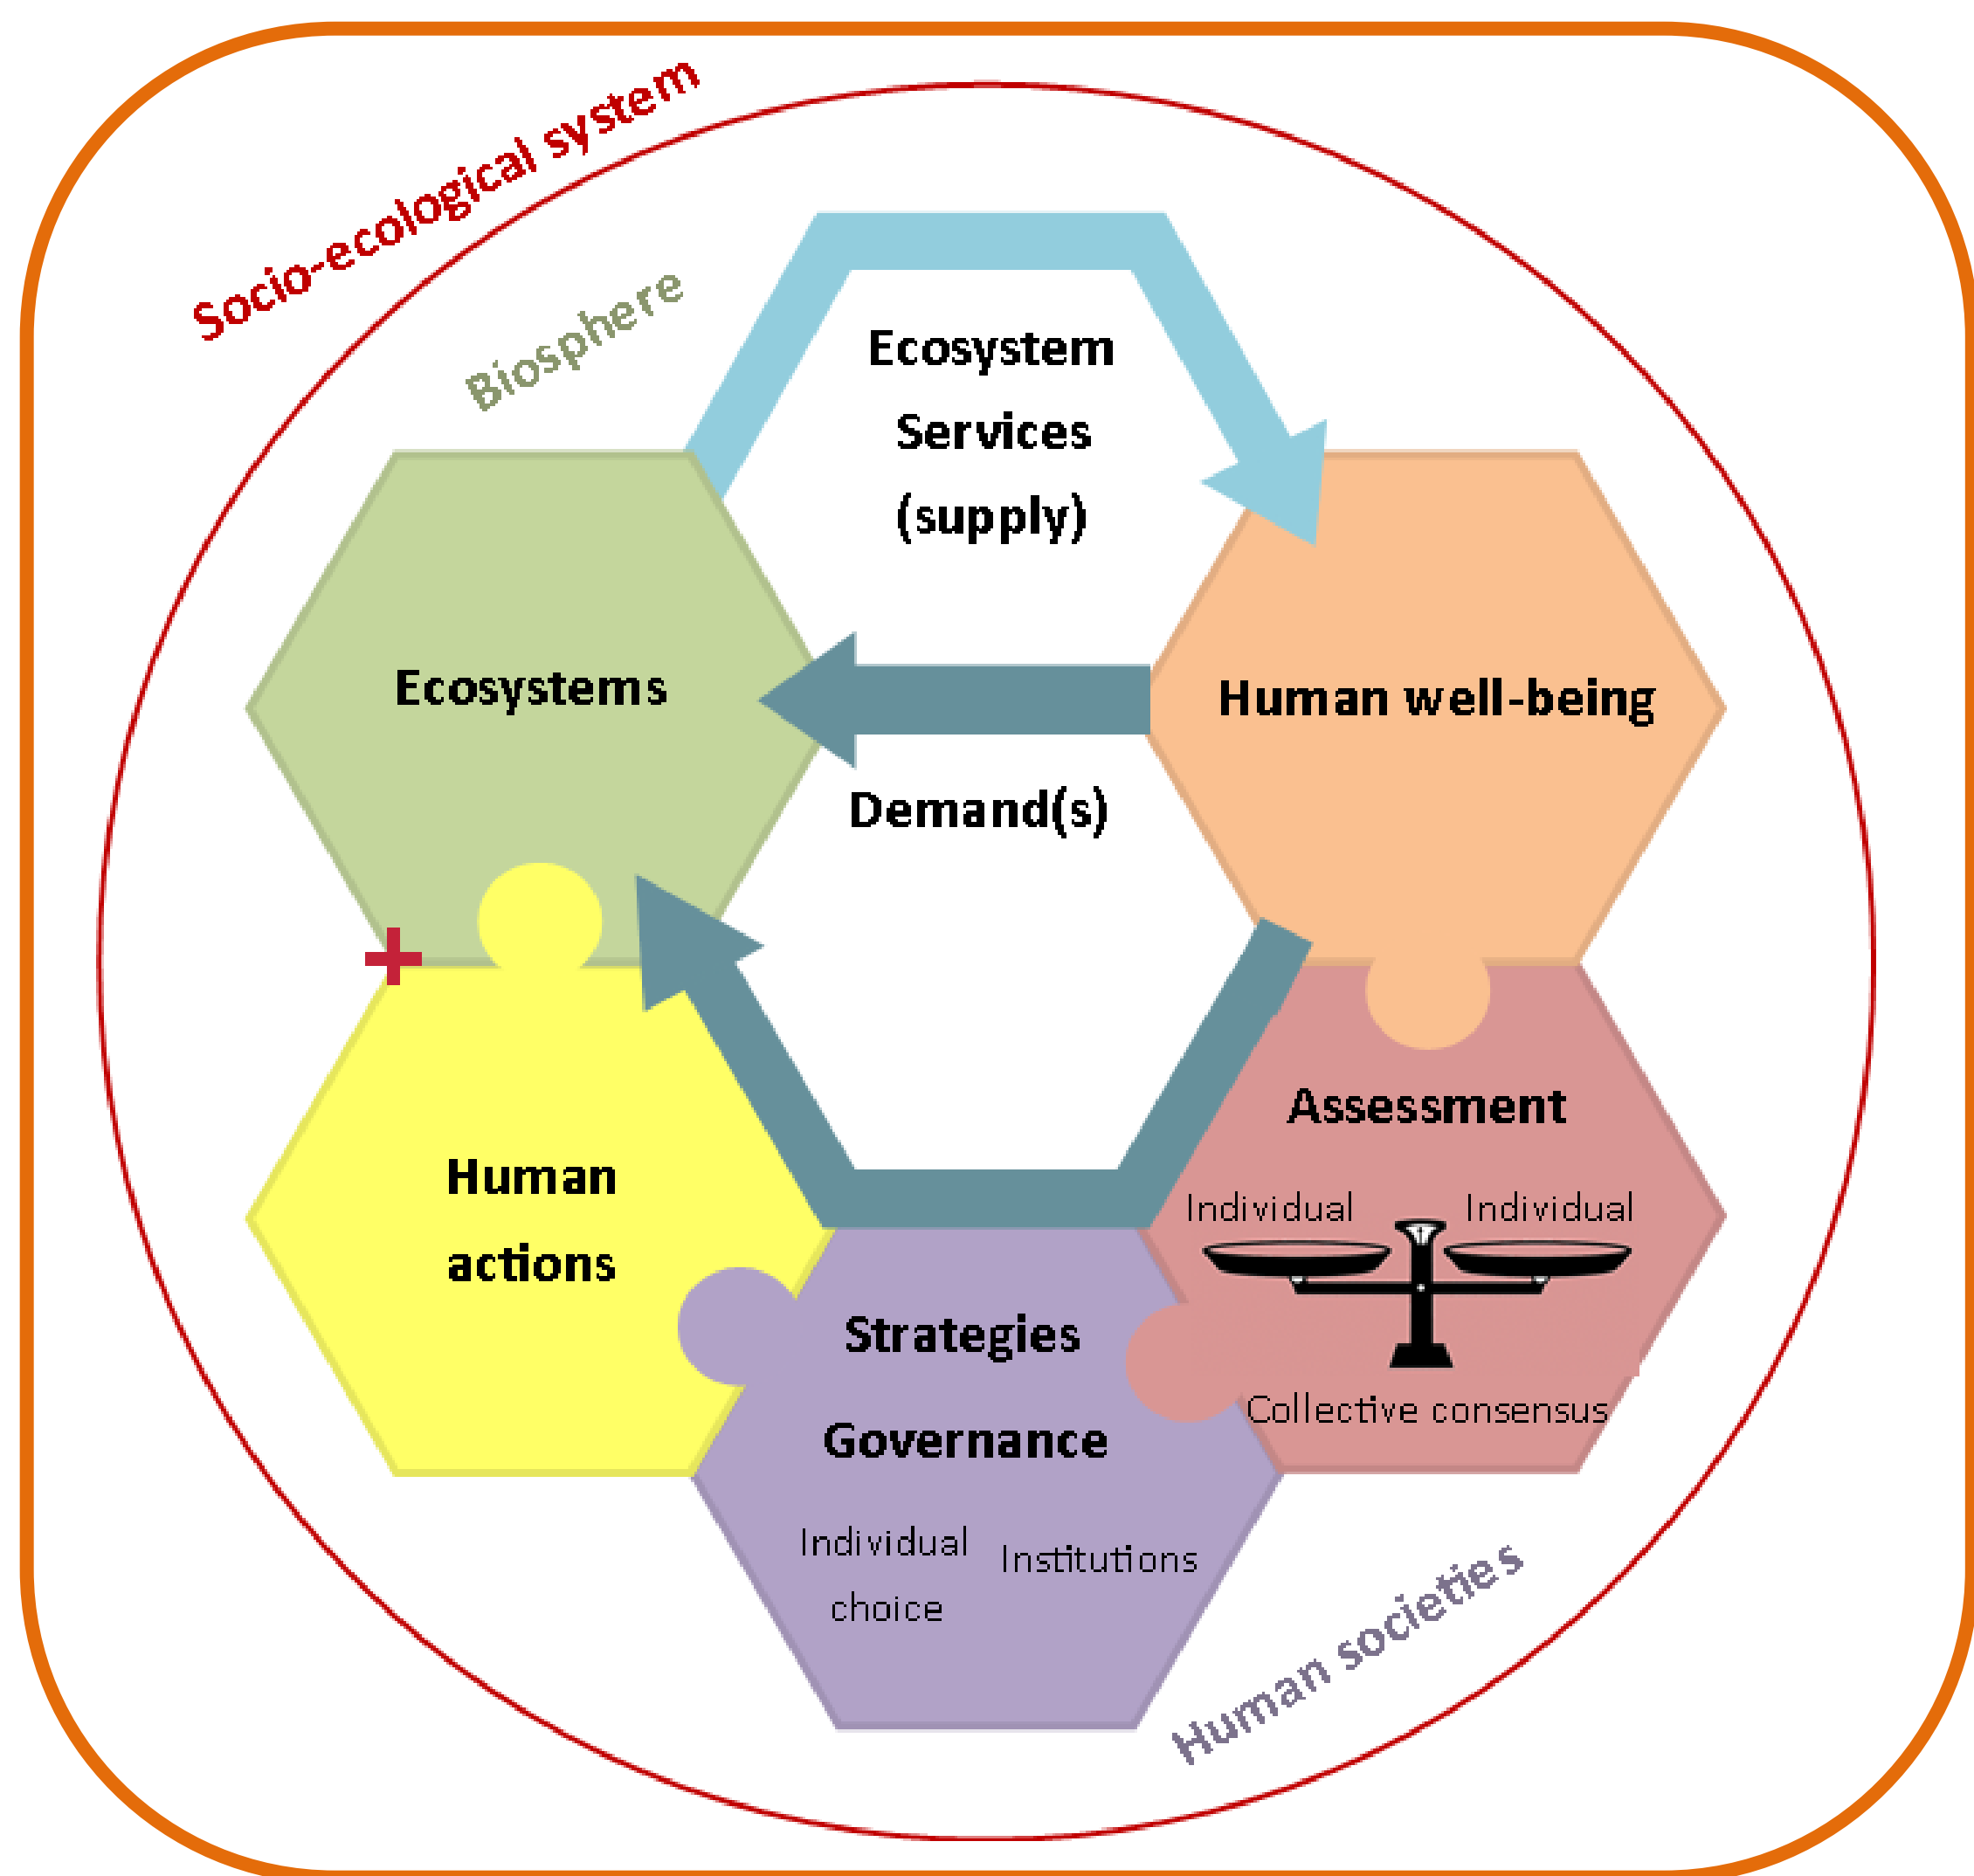

WaES: Walloon platform on Ecosystem Services

Common interface

- regional and local administrations;
- scientists;
- civil society.

Developing planning and impact assessment tools through ES assessment and mapping for sustainable landscape and resource management policies accounting for social and environmental criteria

Conceptual framework

Integrated valuation framework

Online database

Communication <http://Wal-ES.be>

Gilles Bertrand

Marc Dufrene

Laura Maebe

Nicolas Dendoncker