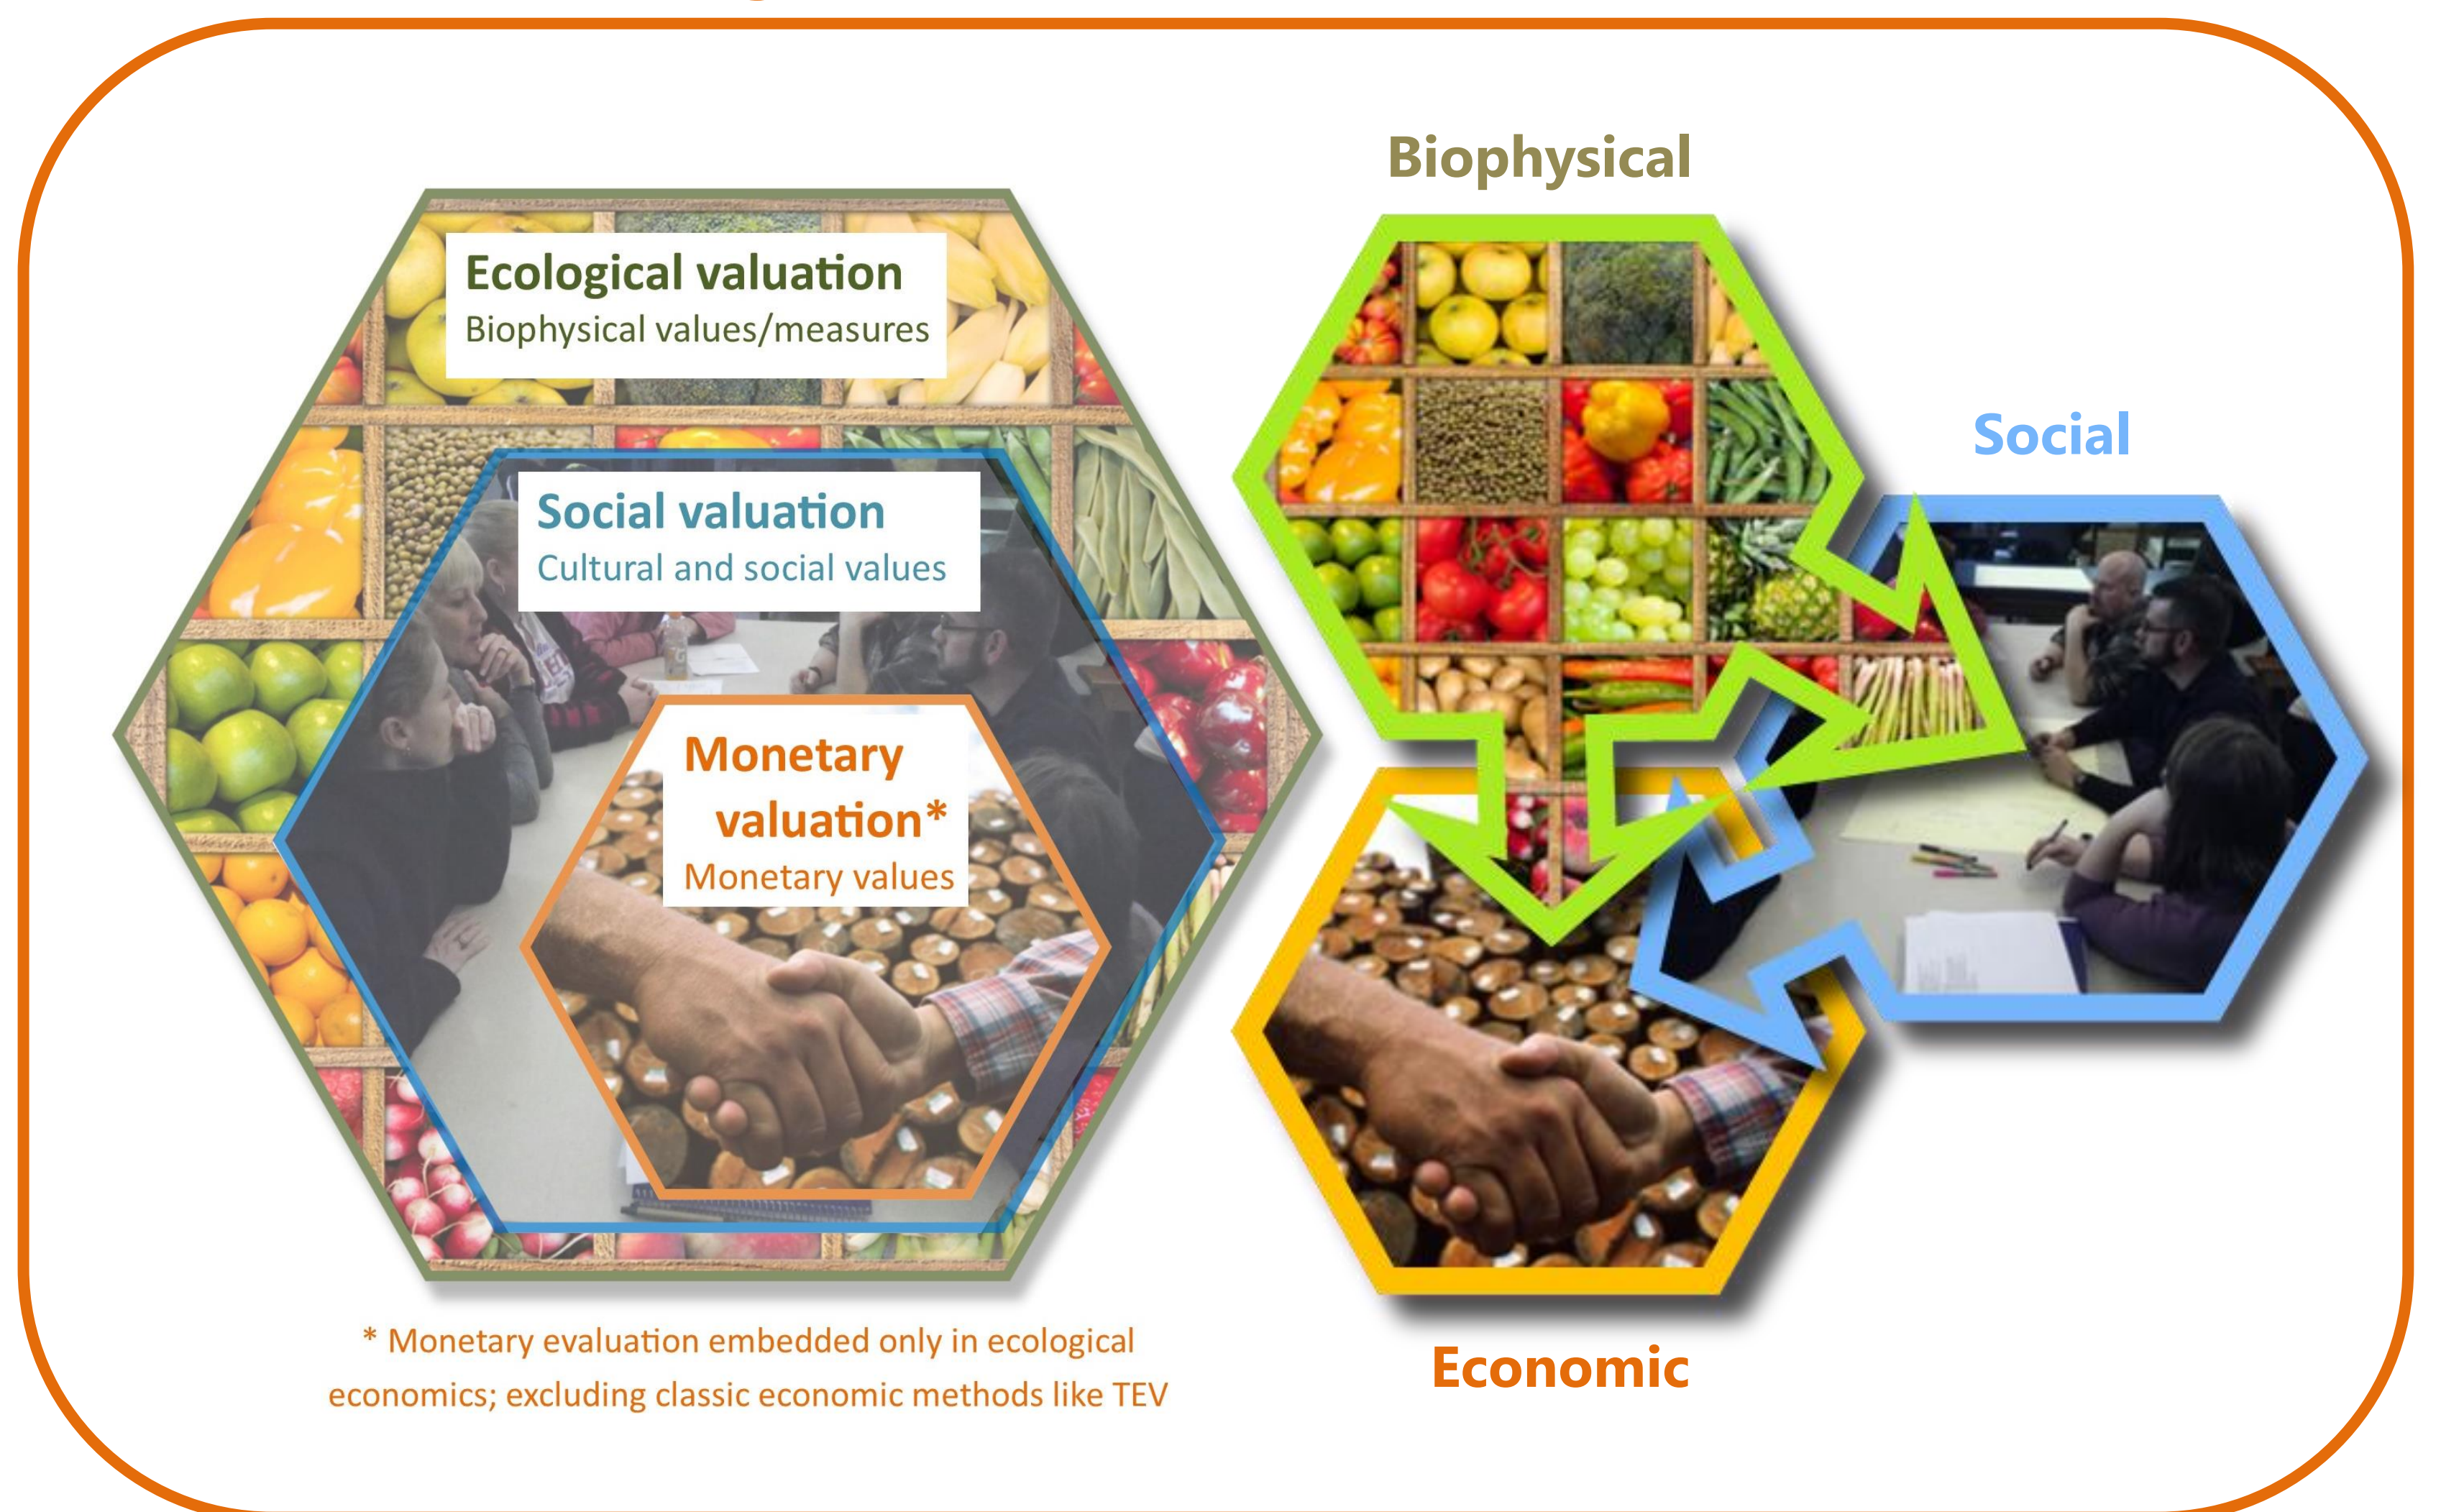

WaES: Walloon platform on Ecosystem Services

Common interface

- regional and local administrations;
- scientists;
- civil society.

Developing planning and impact assessment tools through ES assessment and mapping for sustainable landscape and resource management policies accounting for social and environmental criteria

Conceptual framework

Integrated valuation framework

Online database

Communication <http://Wal-ES.be>

Gilles Bertrand

Marc Dufrene

Laura Maebe

Nicolas Dendoncker