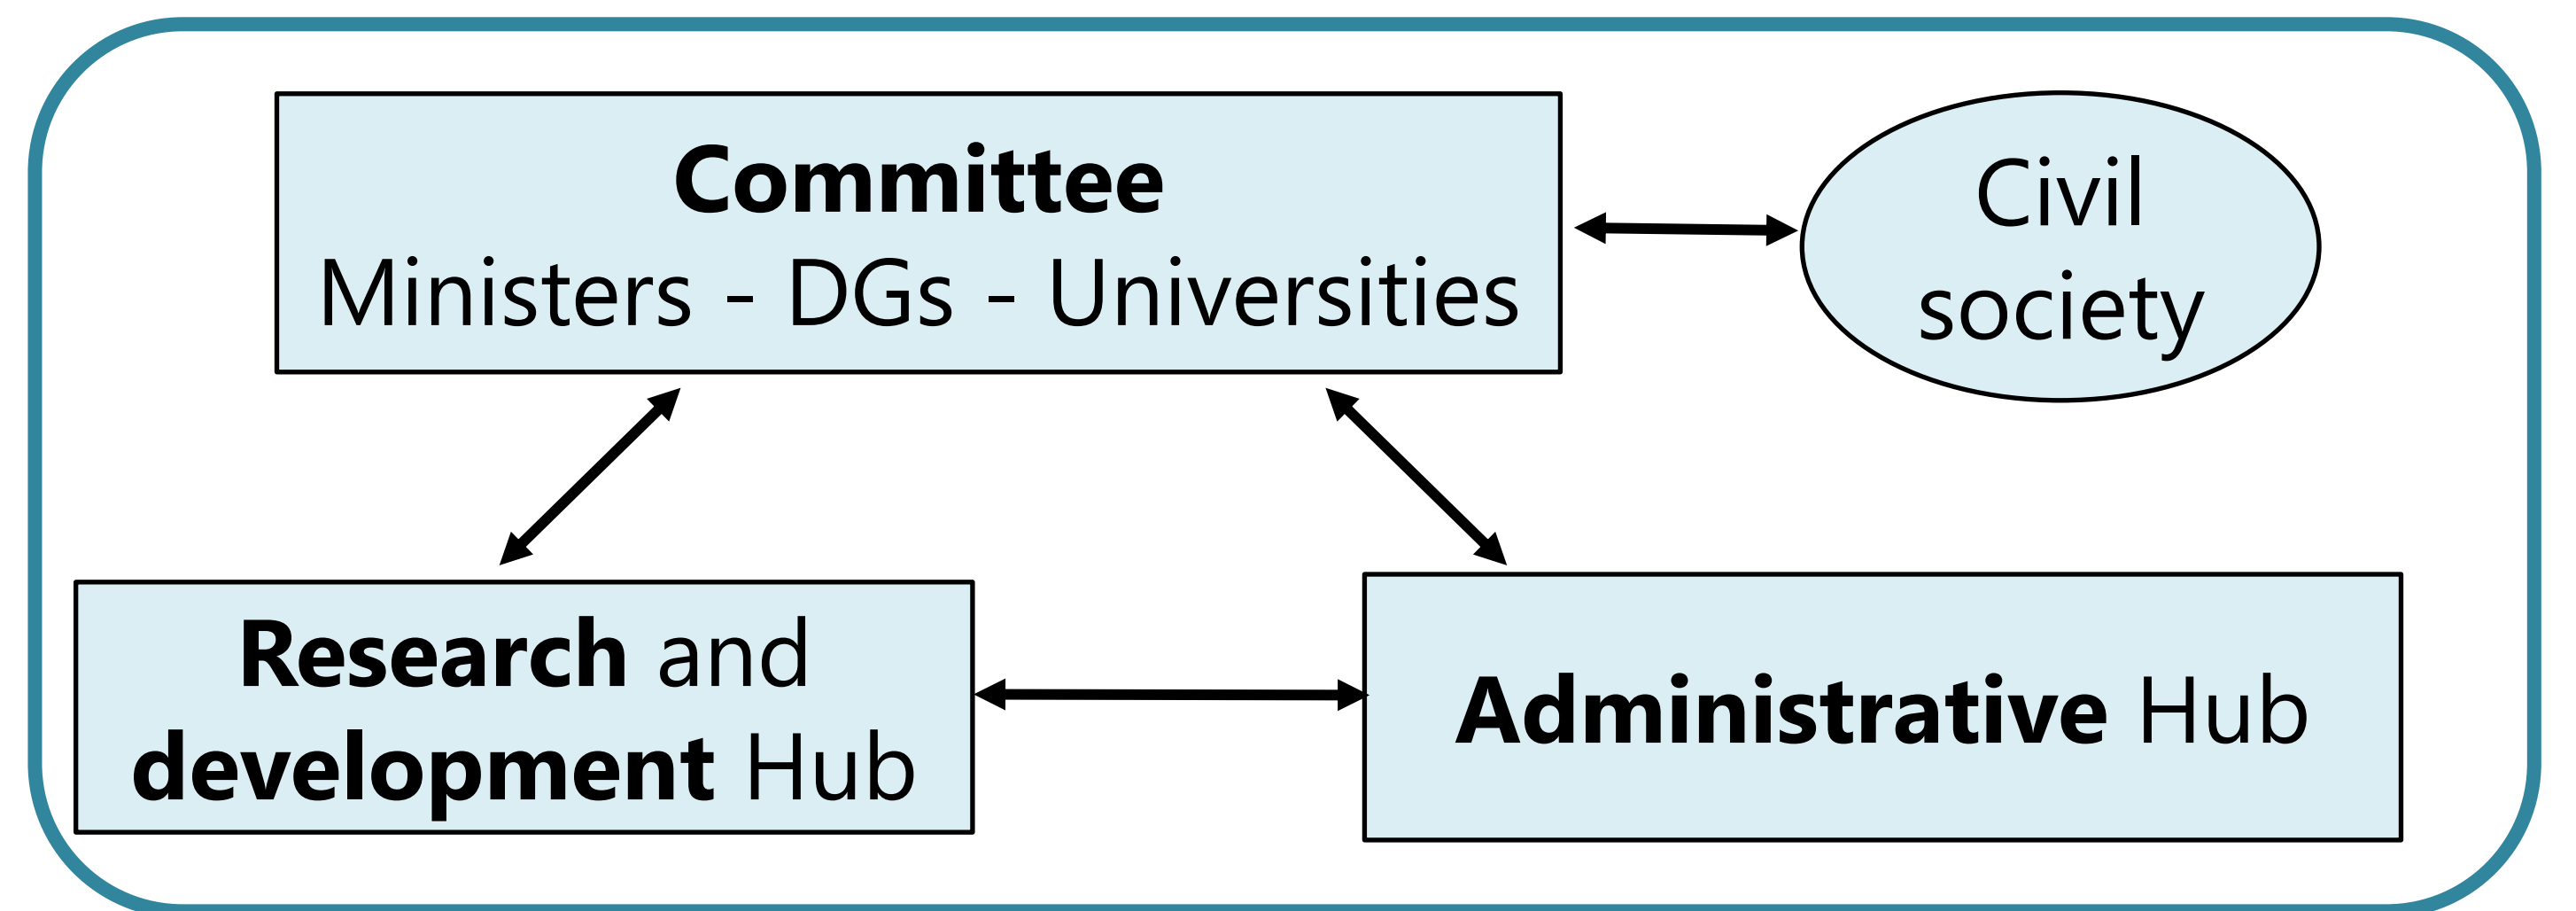

WaES: Walloon platform on Ecosystem Services

Common interface

- regional and local administrations;
- scientists;
- civil society.

Developing planning and impact assessment tools through ES assessment and mapping for sustainable landscape and resource management policies accounting for social and environmental criteria

Conceptual framework

Integrated valuation framework

Online database

Communication <http://Wal-ES.be>

Gilles Bertrand

Marc Dufrene

Laura Maebe

Nicolas Dendoncker