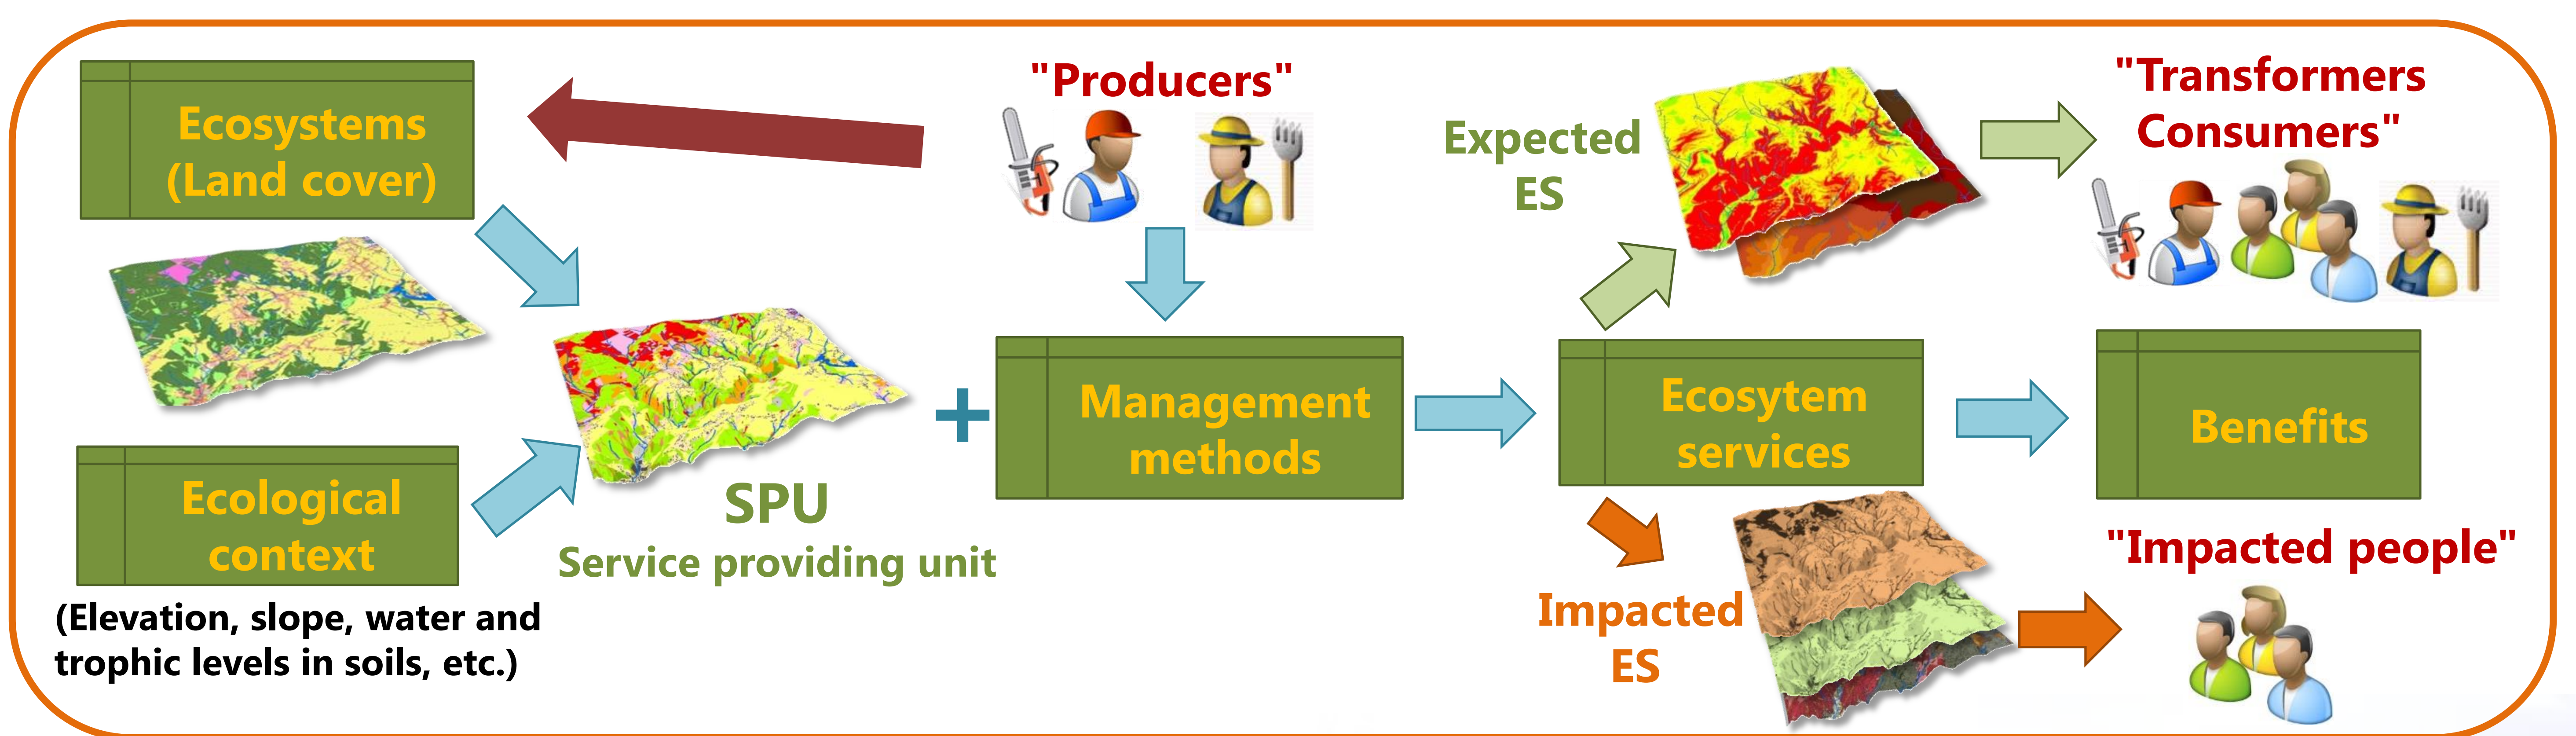

Online database